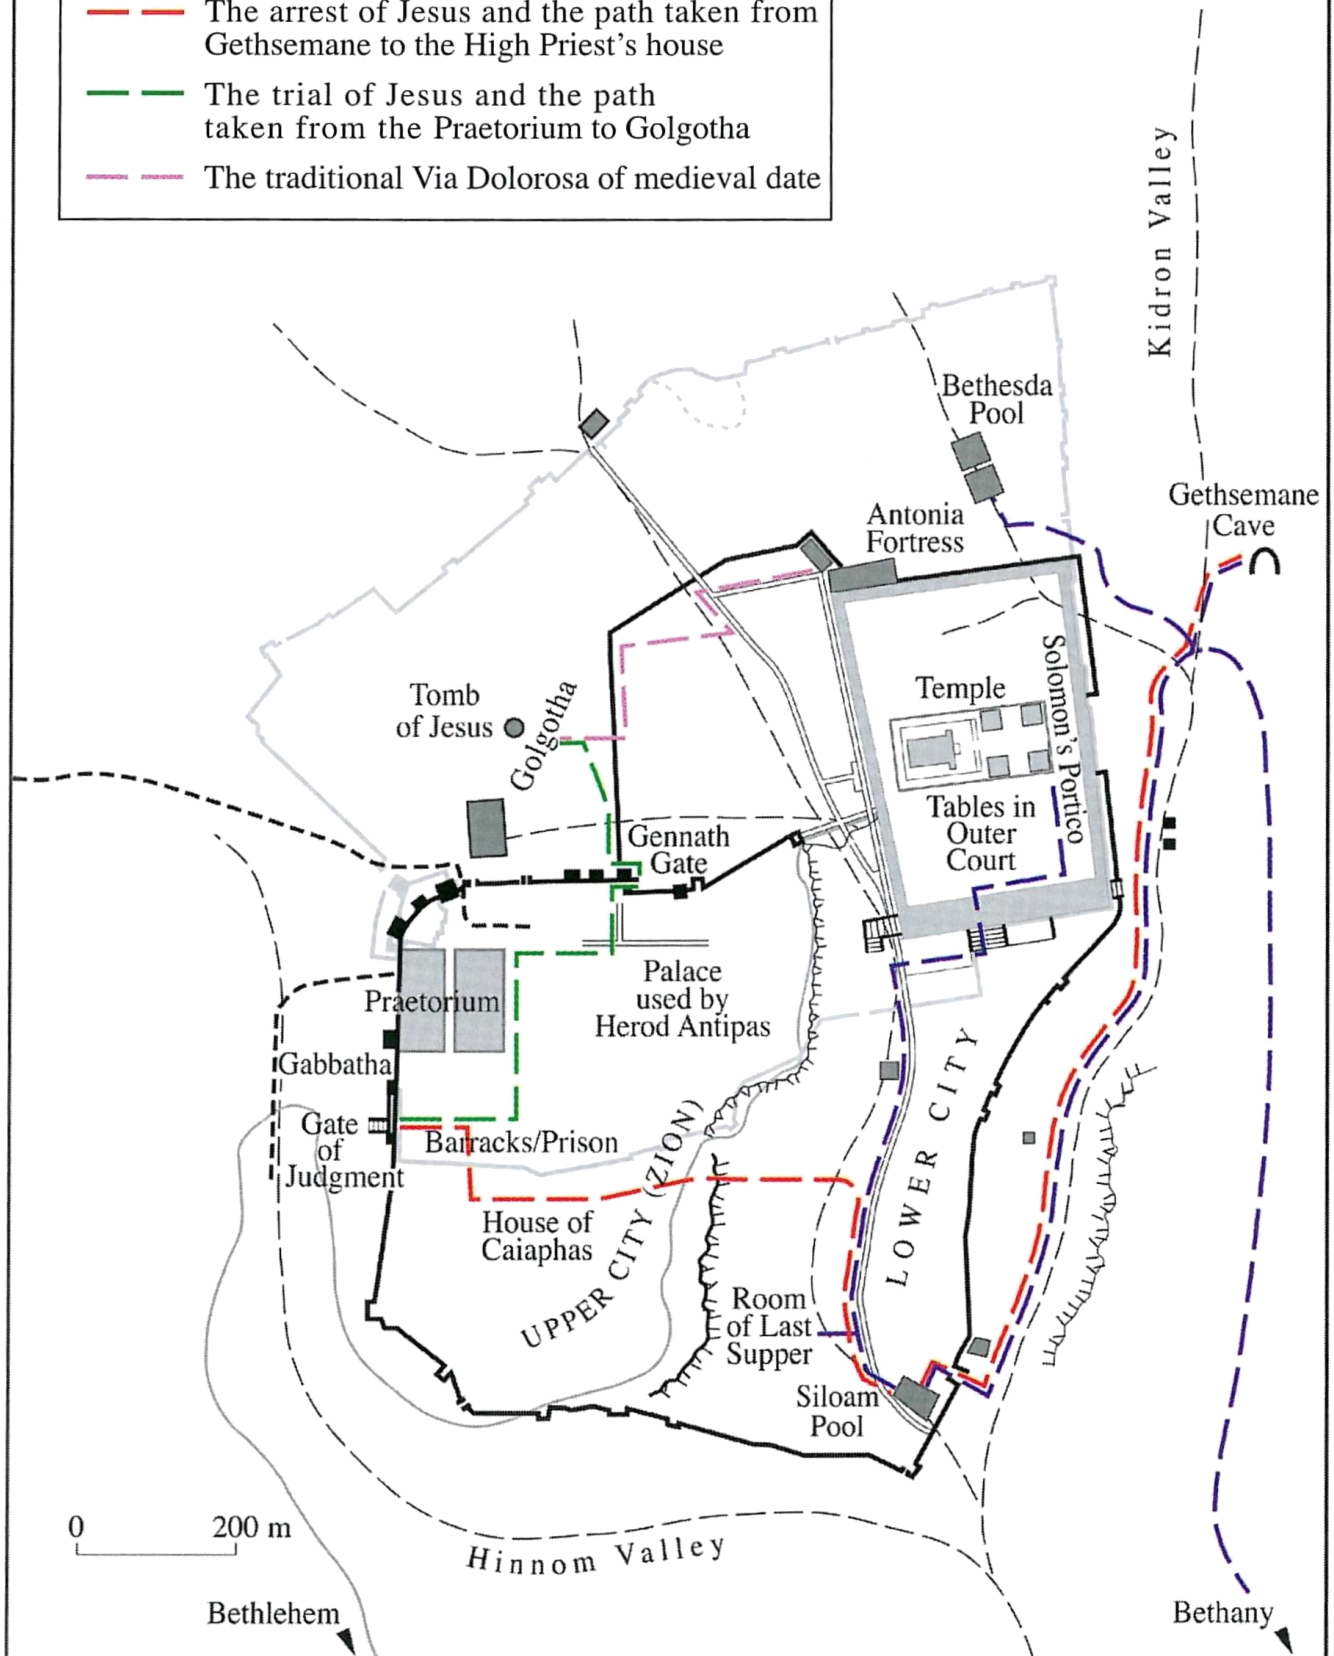

### Legend

- Jesus's movements within the city
- The arrest of Jesus and the path taken from Gethsemane to the High Priest's house
- The trial of Jesus and the path taken from the Praetorium to Golgotha
- The traditional Via Dolorosa of medieval date

Jerusalem at the time of Jesus (33 CE)